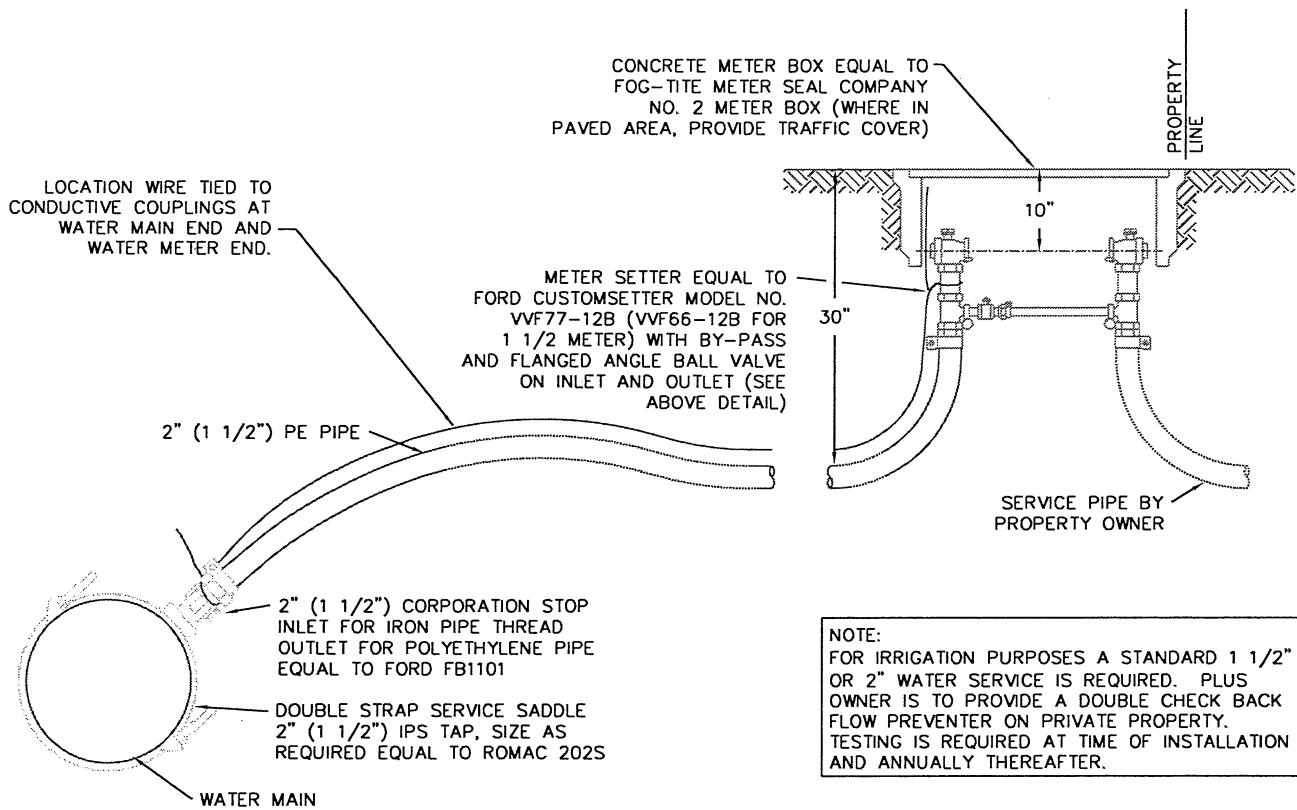

METER SETTER DETAIL

1 1/2" & 2" WATER SERVICE

WATER STANDARD DETAIL

SNOQUALMIE PASS
UTILITY DISTRICT

FILE	SCALE	DATE
SPUDET14	NTS	7/22/04